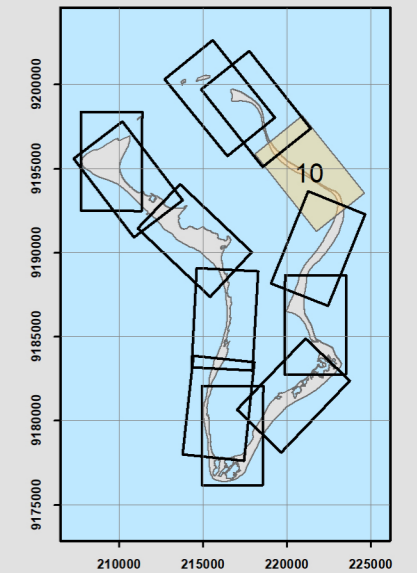

-  Beach littoral hedge
-  Shrub
-  *Casuarina equisetifolia*
-  *Cocos nucifera*
-  *Cocos nucifera* with broadleaf forest
-  *Cocos nucifera* with *Casuarina equisetifolia* and broadleaf forest
-  Broadleaf forest
-  Wetland
-  Pond
-  Shore
-  Base vegetation
-  Base infrastructure
-  Buildings
-  Barachois

Scale 1:23,000

Tim Wilkinson & Sara Bárrios
RBG Kew, 2019